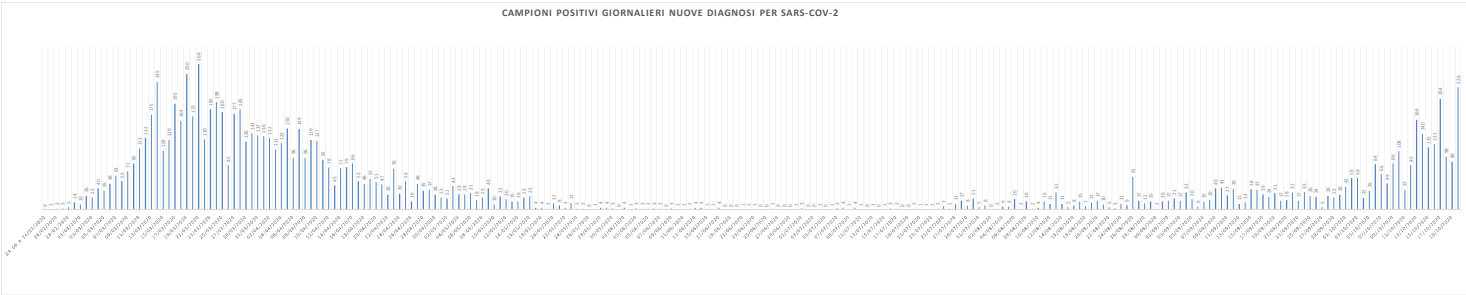

giorno	campioni positivi SARS-COV-2 per 1000 testati	campioni complessivamente testati/giorno (personali + esterni)
11/05/2020	0	0
12/05/2020	0	0
13/05/2020	0	0
14/05/2020	0	0
15/05/2020	0	0
16/05/2020	0	0
17/05/2020	0	0
18/05/2020	0	0
19/05/2020	0	0
20/05/2020	0	0
21/05/2020	0	0
22/05/2020	0	0
23/05/2020	0	0
24/05/2020	0	0
25/05/2020	0	0
26/05/2020	0	0
27/05/2020	0	0
28/05/2020	0	0
29/05/2020	0	0
30/05/2020	0	0
31/05/2020	0	0
01/06/2020	0	0
02/06/2020	0	0
03/06/2020	0	0
04/06/2020	0	0
05/06/2020	0	0
06/06/2020	0	0
07/06/2020	0	0
08/06/2020	0	0
09/06/2020	0	0
10/06/2020	0	0
11/06/2020	0	0
12/06/2020	0	0
13/06/2020	0	0
14/06/2020	0	0
15/06/2020	0	0
16/06/2020	0	0
17/06/2020	0	0
18/06/2020	0	0
19/06/2020	0	0
20/06/2020	0	0
21/06/2020	0	0
22/06/2020	0	0
23/06/2020	0	0
24/06/2020	0	0
25/06/2020	0	0
26/06/2020	0	0
27/06/2020	0	0
28/06/2020	0	0
29/06/2020	0	0
30/06/2020	0	0
01/07/2020	0	0
02/07/2020	0	0
03/07/2020	0	0
04/07/2020	0	0
05/07/2020	0	0
06/07/2020	0	0
07/07/2020	0	0
08/07/2020	0	0
09/07/2020	0	0
10/07/2020	0	0
11/07/2020	0	0
12/07/2020	0	0
13/07/2020	0	0
14/07/2020	0	0
15/07/2020	0	0
16/07/2020	0	0
17/07/2020	0	0
18/07/2020	0	0
19/07/2020	0	0
20/07/2020	0	0
21/07/2020	0	0
22/07/2020	0	0
23/07/2020	0	0
24/07/2020	0	0
25/07/2020	0	0
26/07/2020	0	0
27/07/2020	0	0
28/07/2020	0	0
29/07/2020	0	0
30/07/2020	0	0
31/07/2020	0	0
01/08/2020	0	0
02/08/2020	0	0
03/08/2020	0	0
04/08/2020	0	0
05/08/2020	0	0
06/08/2020	0	0
07/08/2020	0	0
08/08/2020	0	0
09/08/2020	0	0
10/08/2020	0	0
11/08/2020	0	0
12/08/2020	0	0
13/08/2020	0	0
14/08/2020	0	0
15/08/2020	0	0
16/08/2020	0	0
17/08/2020	0	0
18/08/2020	0	0
19/08/2020	0	0
20/08/2020	0	0
21/08/2020	0	0
22/08/2020	0	0
23/08/2020	0	0
24/08/2020	0	0
25/08/2020	0	0
26/08/2020	0	0
27/08/2020	0	0
28/08/2020	0	0
29/08/2020	0	0
30/08/2020	0	0
31/08/2020	0	0
01/09/2020	0	0
02/09/2020	0	0
03/09/2020	0	0
04/09/2020	0	0
05/09/2020	0	0
06/09/2020	0	0
07/09/2020	0	0
08/09/2020	0	0
09/09/2020	0	0
10/09/2020	0	0
11/09/2020	0	0
12/09/2020	0	0
13/09/2020	0	0
14/09/2020	0	0
15/09/2020	0	0
16/09/2020	0	0
17/09/2020	0	0
18/09/2020	0	0
19/09/2020	0	0
20/09/2020	0	0
21/09/2020	0	0
22/09/2020	0	0
23/09/2020	0	0
24/09/2020	0	0
25/09/2020	0	0
26/09/2020	0	0
27/09/2020	0	0
28/09/2020	0	0
29/09/2020	0	0
30/09/2020	0	0
01/10/2020	0	0
02/10/2020	0	0
03/10/2020	0	0
04/10/2020	0	0
05/10/2020	0	0
06/10/2020	0	0
07/10/2020	0	0
08/10/2020	0	0
09/10/2020	0	0
10/10/2020	0	0
11/10/2020	0	0
12/10/2020	0	0
13/10/2020	0	0
14/10/2020	0	0
15/10/2020	0	0
16/10/2020	0	0
17/10/2020	0	0
18/10/2020	0	0
19/10/2020	0	0
20/10/2020	0	0
21/10/2020	0	0
22/10/2020	0	0
23/10/2020	0	0
24/10/2020	0	0
25/10/2020	0	0
26/10/2020	0	0
27/10/2020	0	0
28/10/2020	0	0
29/10/2020	0	0
30/10/2020	0	0
31/10/2020	0	0

SCREENING HOTEL HOUSE

1° Rapporto risultati Hotel House:
L'indagine epidemiologica relativa al focolaio denominato Hotel House ha rilevato i seguenti casi distribuiti su tre tempi diagnostici:

1. **1) Fase di pre-screening con data referto tamponi dal 9 al 17 Giugno:**
   6 PERSONE POSITIVE COVID-19
2. **2) Fase di screening Hotel House con data referto tamponi dal 18 Giugno al 7 Luglio:**
   15 PERSONE POSITIVE COVID-19 appartenenti al focolaio HH complessivamente su un totale di 1024 tamponi effettuati
3. **3) Fase di re-test e percorso guarigione dal 3 Luglio:**
   7 PERSONE GUARITE (con doppio tampone negativo consecutivo) appartenenti al focolaio HH sul totale di 21 persone COVID-19 positive